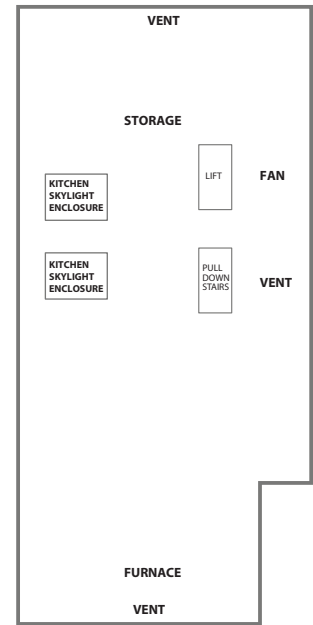

131 Ross Street

LivInGerstlePark.com

SITE PLAN

Information is compiled from resources deemed reliable but subject to errors and omissions. No statement is made as to accuracy of any description. Dimentions are approximate. Exact dimensions can be obtained by retaining services of an architect or engineer.