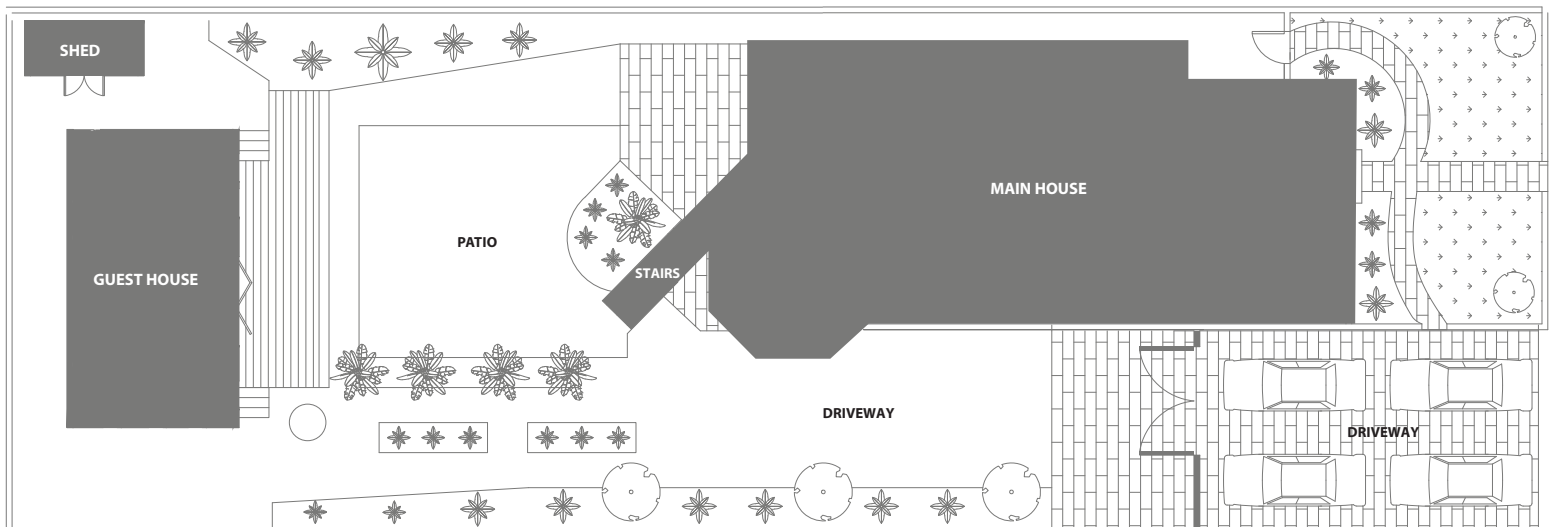

131 Ross Street

LivInGerstlePark.com

SITE PLAN

Information is compiled from resources deemed reliable but subject to errors and omissions. No statement is made as to accuracy of any description. Dimentions are approximate. Exact dimensions can be obtained by retaining services of an architect or engineer.