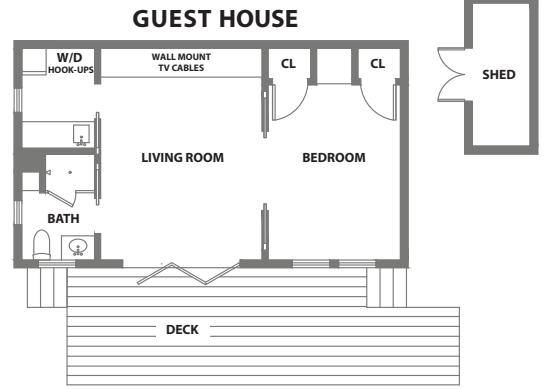

131 Ross Street

LivInGerstlePark.com

SITE PLAN

Information is compiled from resources deemed reliable but subject to errors and omissions. No statement is made as to accuracy of any description. Dimentions are approximate. Exact dimensions can be obtained by retaining services of an architect or engineer.