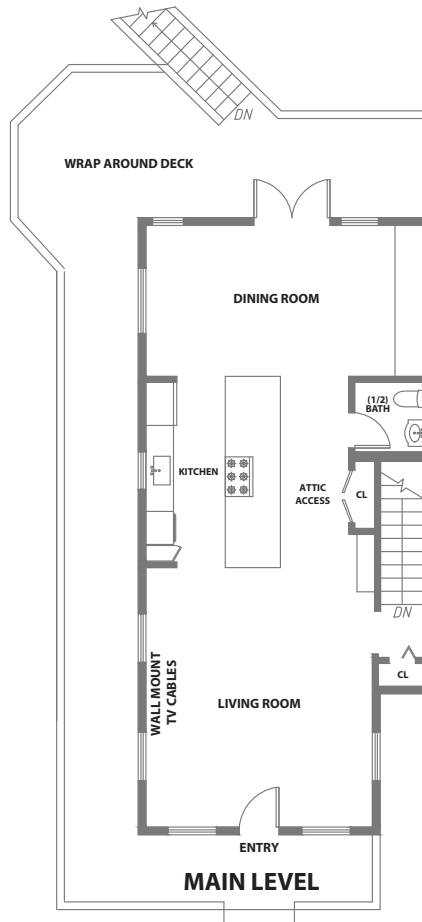

131 Ross Street

LivInGerstlePark.com

SITE PLAN

Information is compiled from resources deemed reliable but subject to errors and omissions. No statement is made as to accuracy of any description. Dimentions are approximate. Exact dimensions can be obtained by retaining services of an architect or engineer.